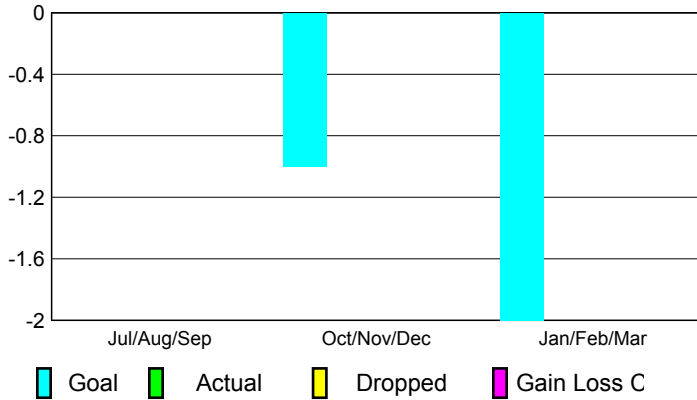

2008-2009 GMT Quarterly Report for District (or Undistricted) **District 108IA2**

GMT: **FEDERICO STEINHAUS**

Location: **ITALY**

GMT CA: **4**

CLUBS

Club Results 2008-2009

Clubs 2007-2008

Month	New Club	Actual New	Actual Dropped	Gain/Loss of	Gain/Loss of
	Goal	Clubs	Clubs	Clubs	Clubs
Jul/Aug/Sep	0	0	0	0	0
Oct/Nov/Dec	-1	0	0	0	0
Jan/Feb/Mar	-2	0	0	0	0
Totals	-3	0	0	0	0

Club Results 2008-2009

Goal, New, Dropped, Gain/Loss

Comparison of Club Gain/Loss

Current Year Compared to the Previous Year

YTD Status Quo Clubs 2008-2009

Status Quo Clubs Compared to Status Quo Members

MEMBERSHIP