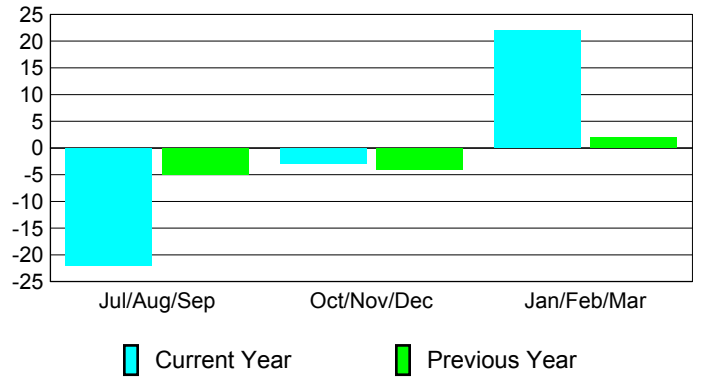

Membership Results 2008-2009

Membership 2007-2008

Month	Net Memb	Actual New	Actual Dropped	Gain/Loss of	Gain/Loss of
	Goal	Memb	Memb	Memb	Memb
Jul/Aug/Sep	0	21	-43	-22	-5
Oct/Nov/Dec	-5	26	-29	-3	-4
Jan/Feb/Mar	-10	37	-15	22	2
Totals	-15	84	-87	-3	-7

Membership Results 2008-2009

Goal, New, Dropped, Gain/Loss

Comparison of Membership Gain/Loss

Current Year Compared to the Previous Year

Gender Comparison 2008-2009