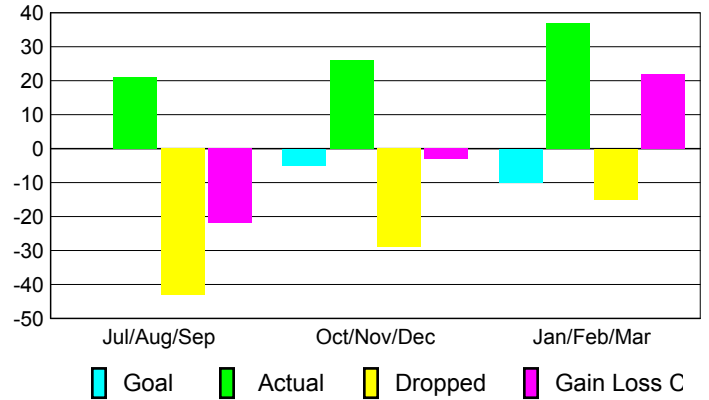

Membership Results 2008-2009

Goal, New, Dropped, Gain/Loss